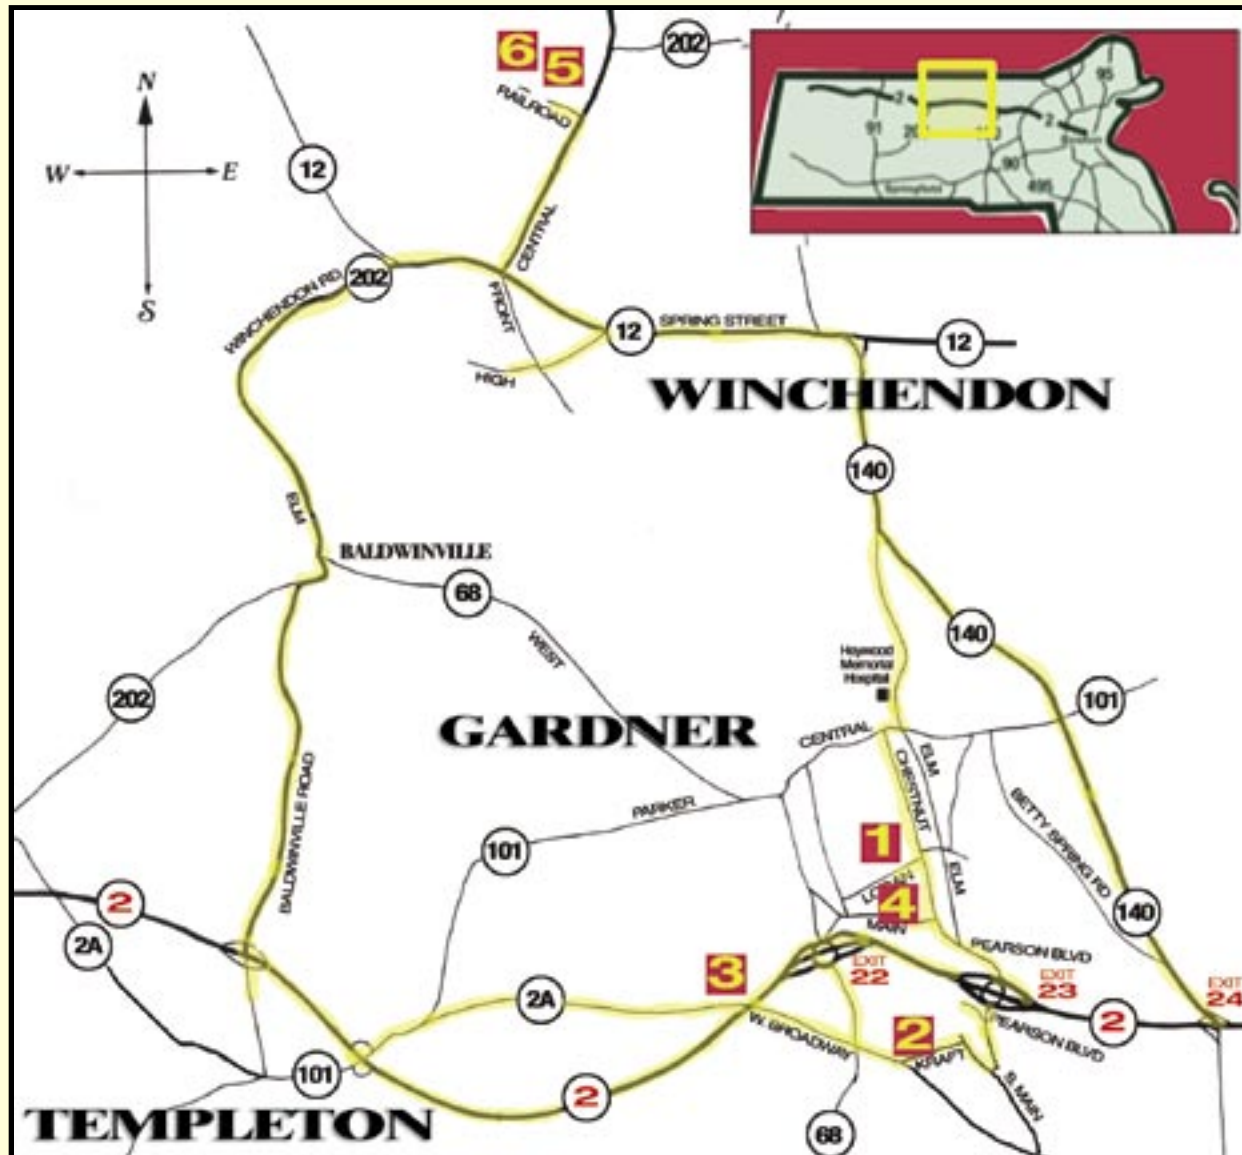

All Greater Gardner Furniture Outlets are Easy to Reach from Route 2:

EXIT 24B - Winchendon Furniture

EXIT 23 - Rome Furniture Center, The Factory Coop

EXIT 22 - LaChance Furniture

- 1** The Factory Coop
Exit 23 off Route 2
45 Logan Street, Gardner, MA
978-632-1447
- 2** LaChance Furniture Showrooms
Exit 22 off Route 2
Main Showroom: 25 Kraft Street, Gardner, MA
978-632-1930
- 3** LaChance Furniture Showrooms
Exit 22 off Route 2
501 W. Broadway, Gardner, MA
978-630-3299
- 4** Rome Furniture Center
Exit 23 off Route 2
562 Main Street, Gardner, MA
978-630-0687
- 5** Winchendon Furniture Co., Inc.
Exit 24B off Route 2
Main Showroom: 13 Railroad Street
Winchendon, MA
978-297-0131
- 6** Winchendon Furniture Co., Inc.
Exit 24B off Route 2
West Building next to Main Showroom